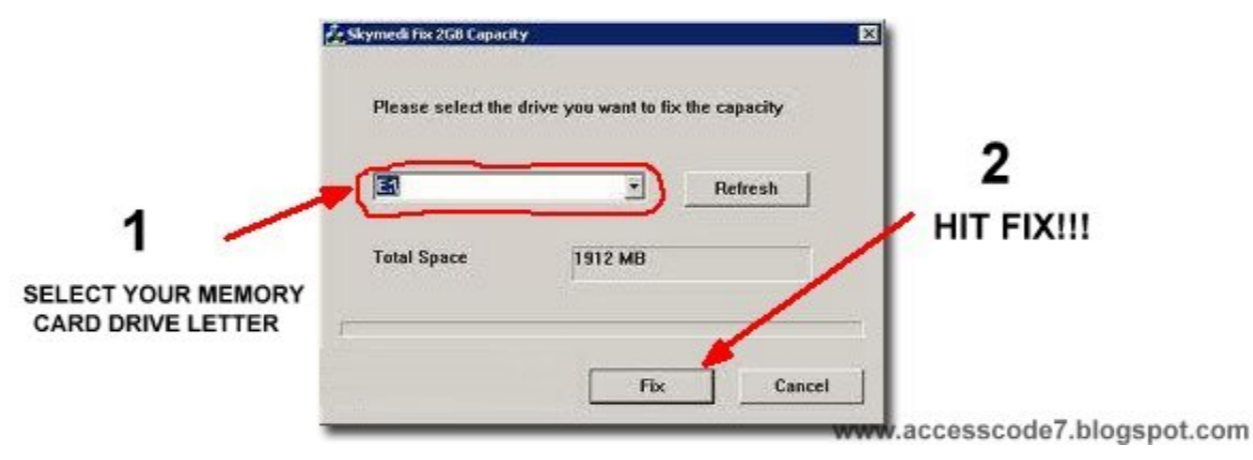

Download

[Drive Power Manager V1.10.Keygen.FFF](#)

[Drive Power Manager V1.10.Keygen.FFF](#)

Download